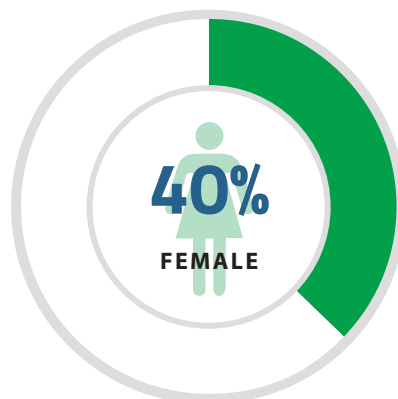

COLLEGE PROGRAMS

Total Programs	26
College Students Completed Ag Courses in High School	46%
High School Students Offered Articulated Credit	1,192
High School Students Received Dual Credit	978

FACULTY

Full Time	90
Part Time	115
Average Number of Years Teaching	11
Average Full Time Salary	\$67,446
Average Age	48

STUDENTS

MALE NON-FARM	MALE FARM	FEMALE NON-FARM	FEMALE FARM
1,127	646	879	319

TOTAL 2,971

COLLEGES OFFERING DEGREES IN AGRICULTURE

Black Hawk	Joliet Junior	Richland
DuPage	Kankakee	Sauk Valley
Lake County	Kaskaskia	Shawnee
Danville	Kishwaukee	Southeastern
Heartland	Lake Land	Southwestern
Highland	Lincoln Land	Spoon River
Illinois Central	McHenry County	Triton
Illinois Valley	Parkland	Wabash Valley
John Wood	Rend Lake	