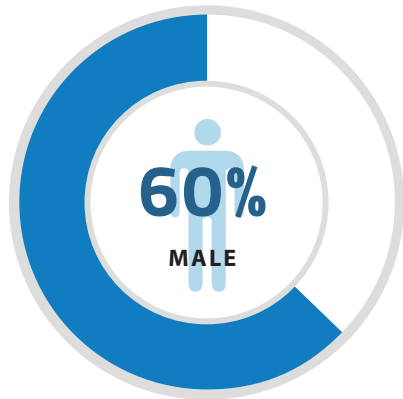

COLLEGE PROGRAMS

Total Programs	26
College Students Completed Ag Courses in High School	46%
High School Students Offered Articulated Credit	1,192
High School Students Received Dual Credit	978

FACULTY

Full Time	90
Part Time	115
Average Number of Years Teaching	11
Average Full Time Salary	$67,446
Average Age	48

STUDENTS

MALE NON-FARM	MALE FARM	FEMALE NON-FARM	FEMALE FARM
1,127	646	879	319